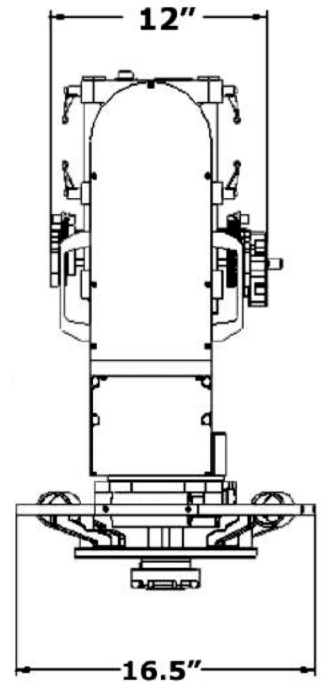

Hammer Camera Cranes

440 E. Easy St. #3

Simi Valley, Ca 93065

805-526-2626