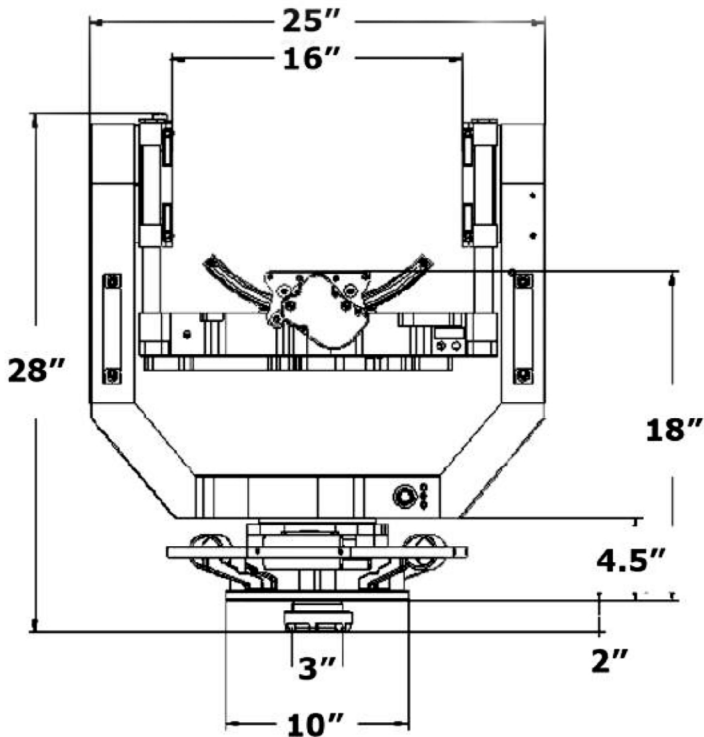

Hammer Camera Cranes

**440 E. Easy St. #3
Simi Valley, Ca 93065
805-526-2626**

SCORPIO STABILIZED HEAD

Specifications

- Speed 120° per sec all axis
- Rotation: Pan And Tilt 360°, Roll +/- 30°
- Minimum Size Over-slung: 16" 9/64 X 28" X 24" 9/16 (16410mm X 711mm X 624mm)
- Back Pan: Automatic
- Head weight: 72lb/33kg
- Max camera weight: 100lb /45kg
- Minimum Size Under-slung: 16" 9/64 X 34" 1/8 X 24" 9/16 (16410mm X 866mm X 624mm)

Hammer Camera Cranes

440 E. Easy St. #3

Simi Valley, Ca 93065

805-526-2626

Scorpio remote head