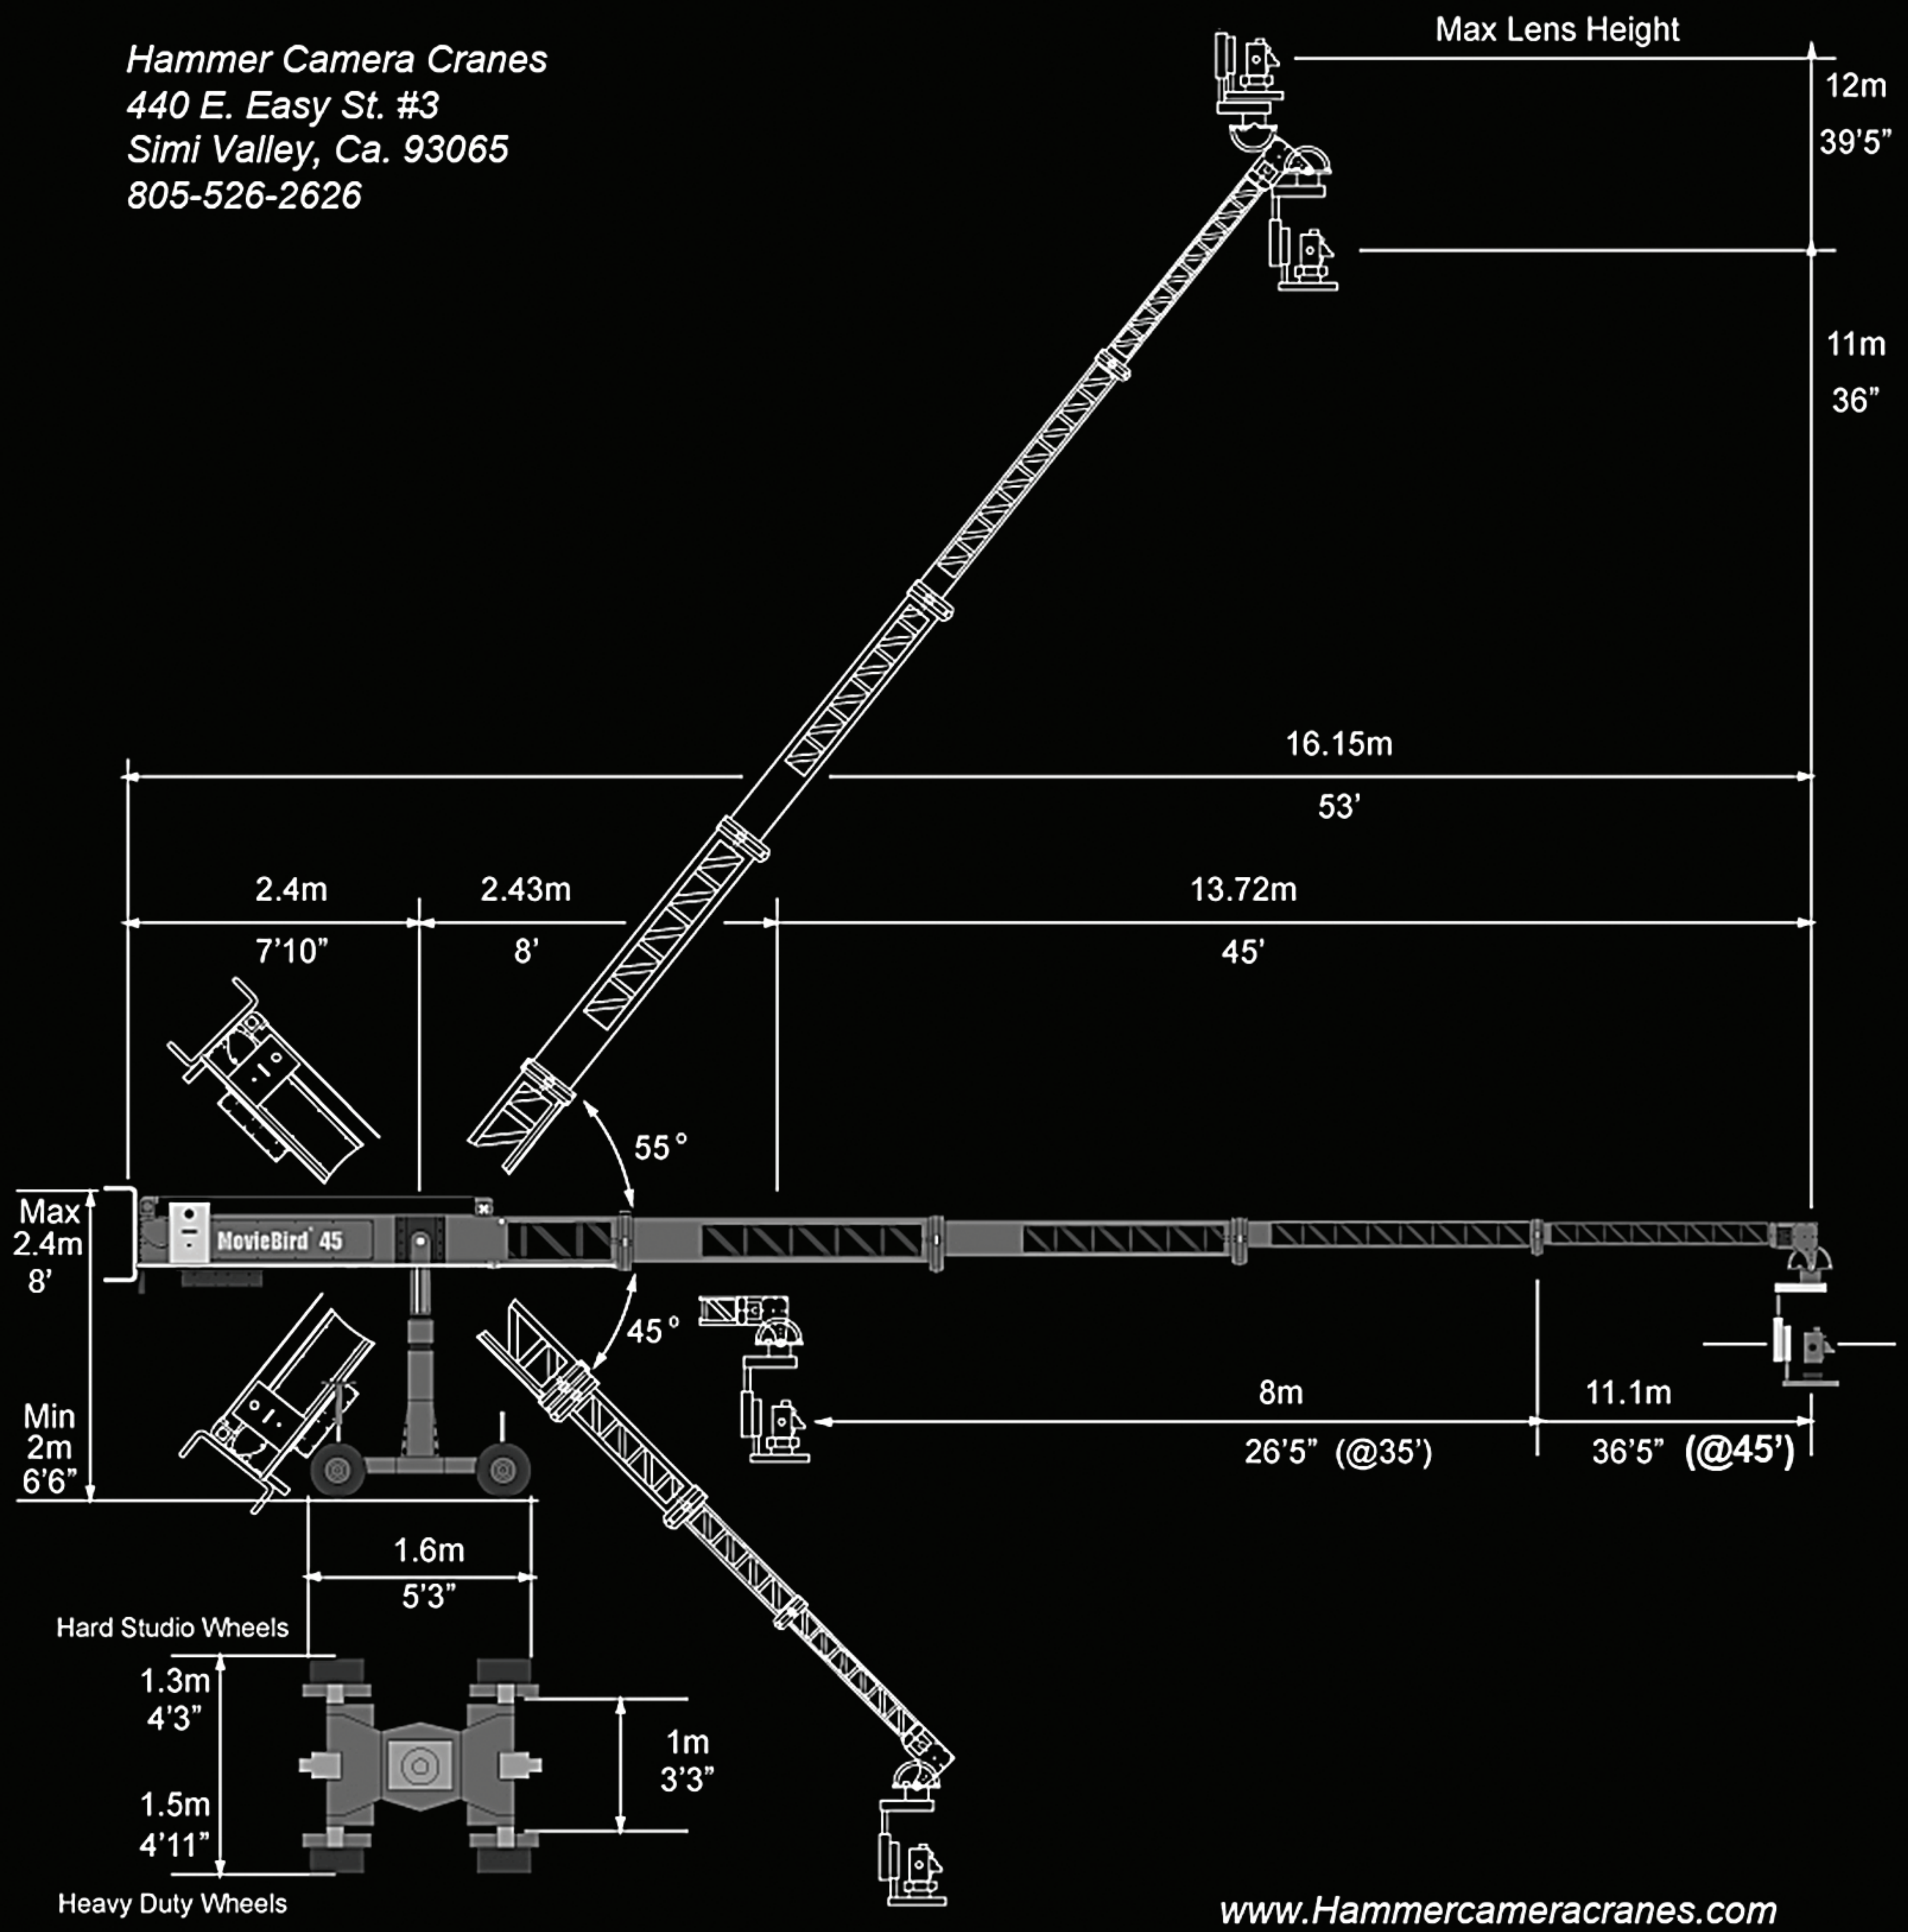

Hammer Camera Cranes
440 E. Easy St. #3
Simi Valley, Ca. 93065
805-526-2626