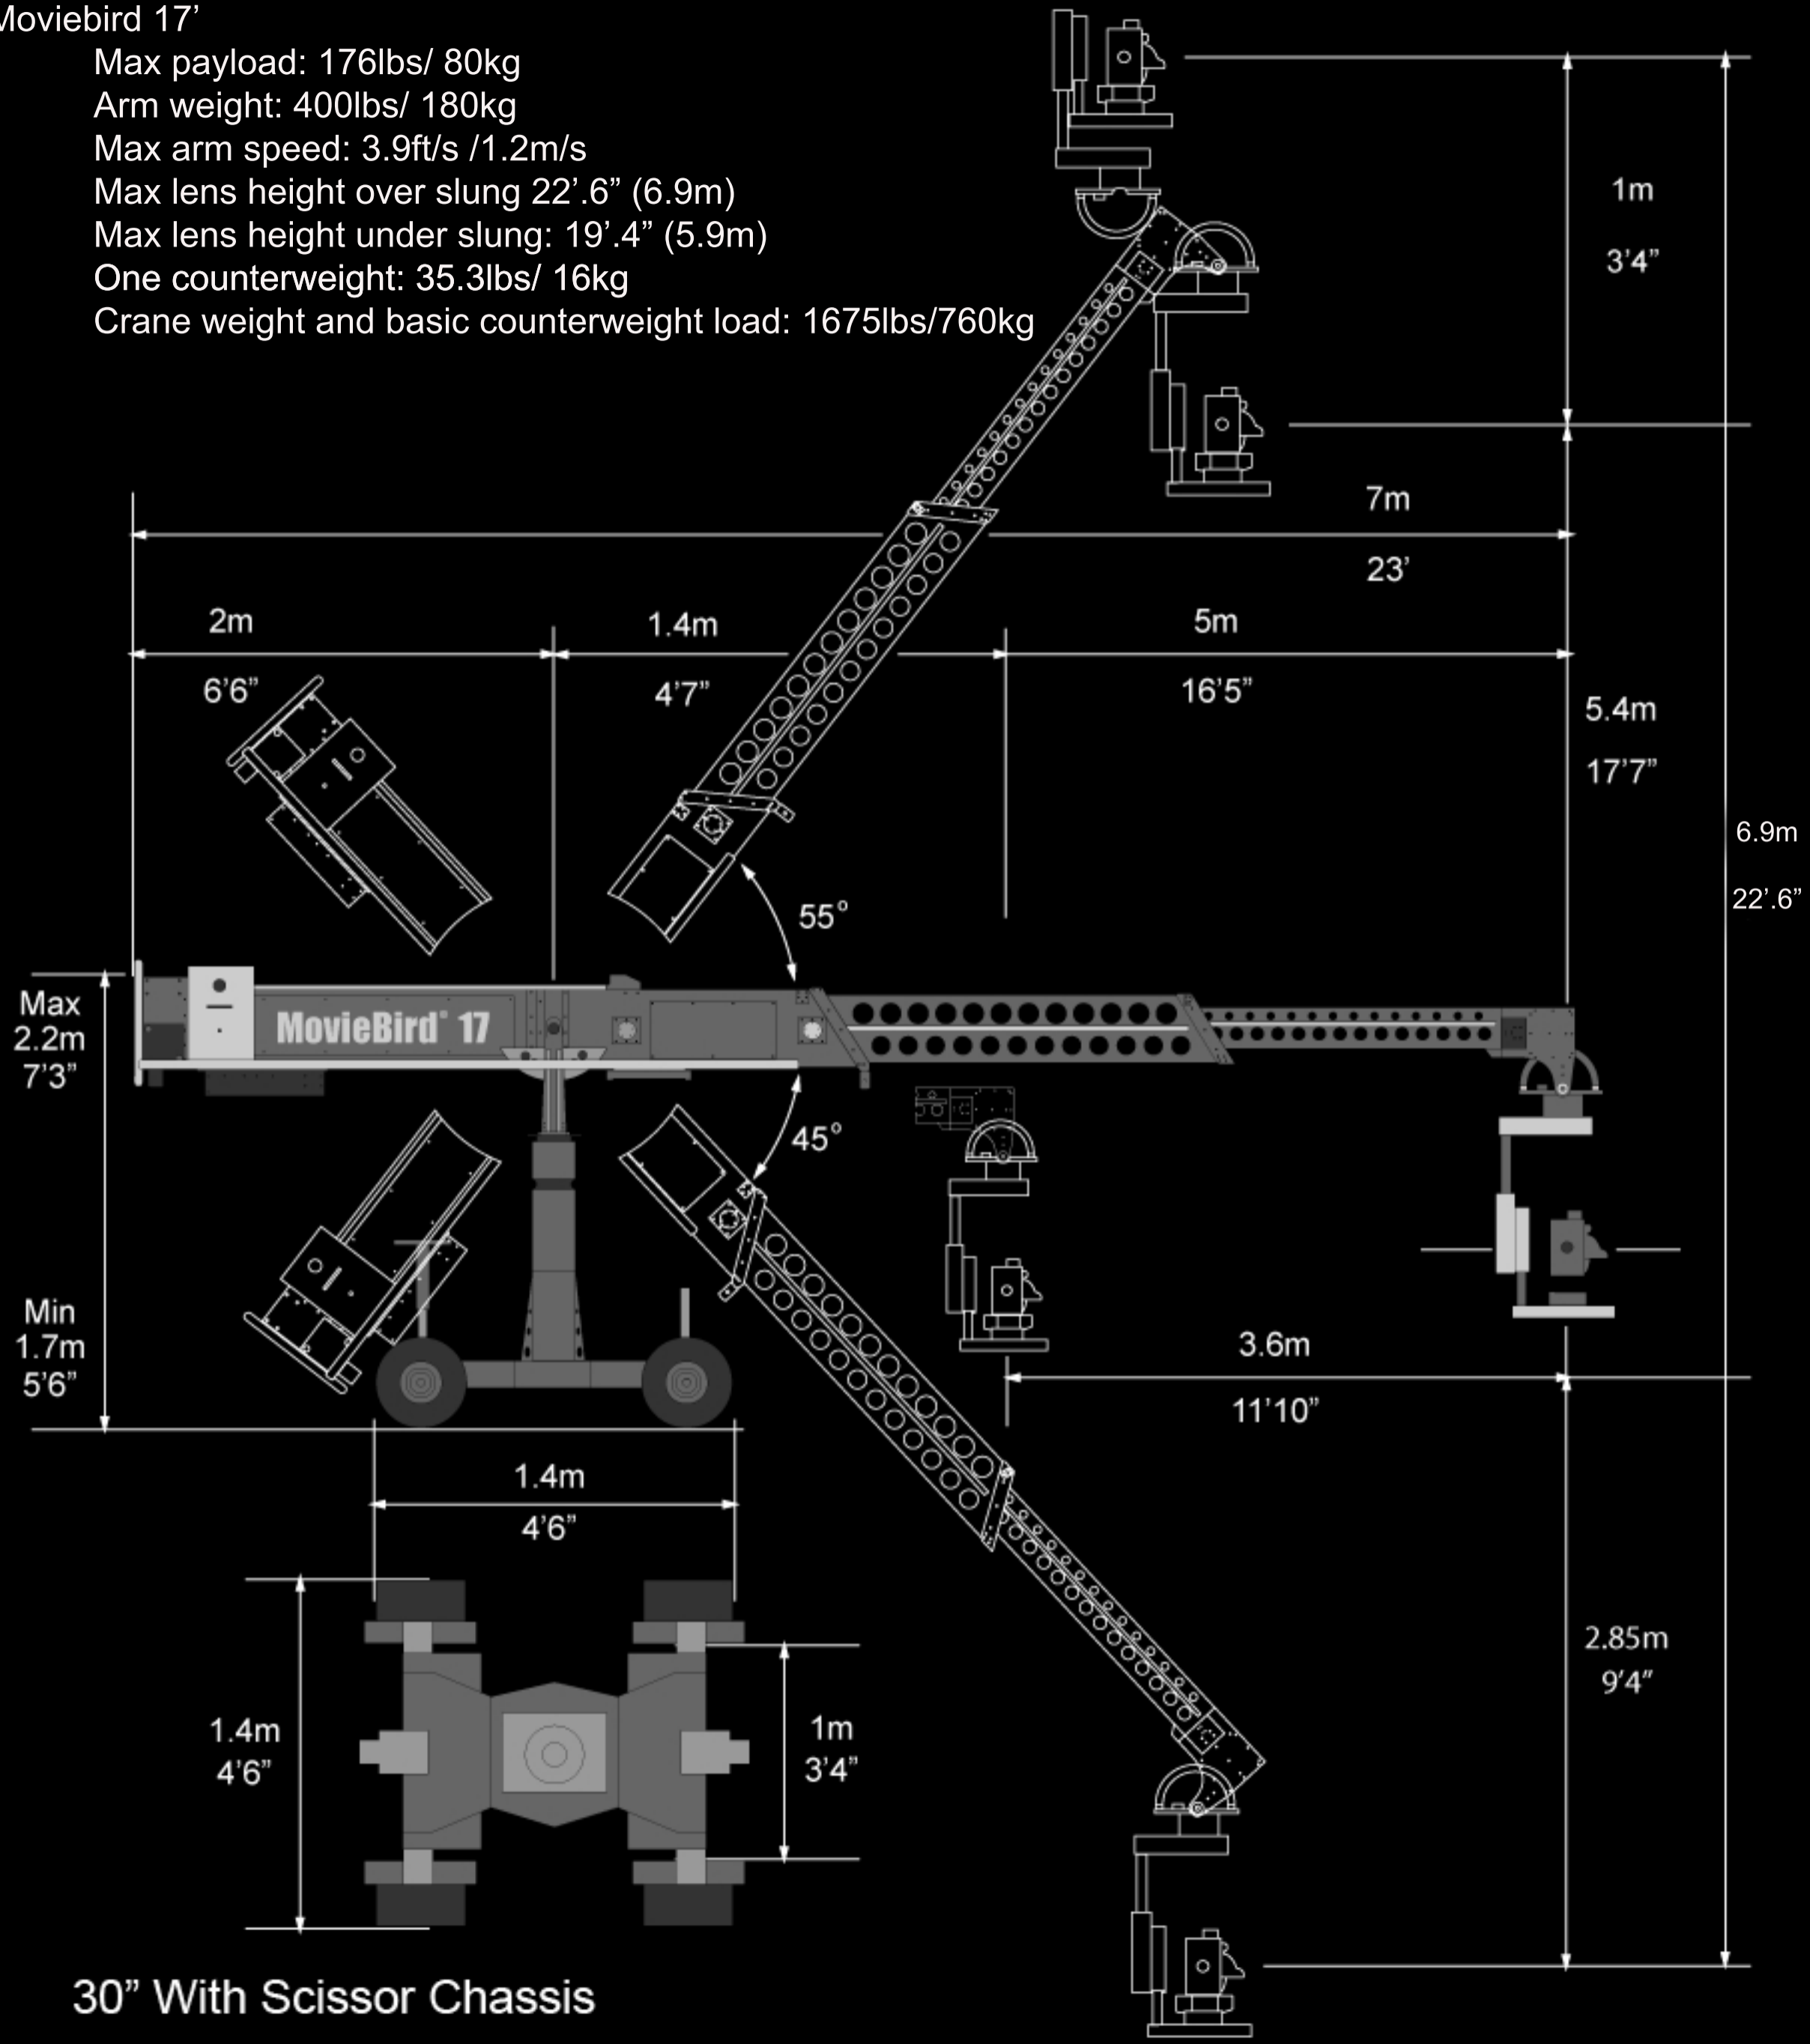

Moviebird 17'

Max payload: 176lbs/ 80kg

Arm weight: 400lbs/ 180kg

Max arm speed: 3.9ft/s /1.2m/s

Max lens height over slung 22'.6" (6.9m)

Max lens height under slung: 19'.4" (5.9m)

One counterweight: 35.3lbs/ 16kg

Crane weight and basic counterweight load: 1675lbs/760kg

30" With Scissor Chassis