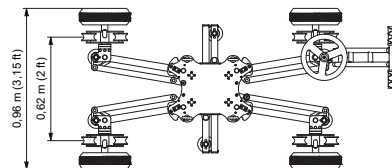

Standard mode