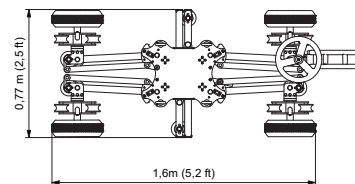

Transport only:

Moviebird 12 "VertiCrane" Technical Specifications*

Max. nose load	60 kg	132 lbs
Max. extension speed	1.4 m/s	4,6 ft/s
Max. reach	3,66 m	12 ft
Telescopic range	2,6 m	8,5 ft
Min. overall length	2,45 m	8 ft
Min. arm weight	90 kg	200 lbs
Fully loaded arm weight	400 kg	880 lbs

* Specifications may change at any time