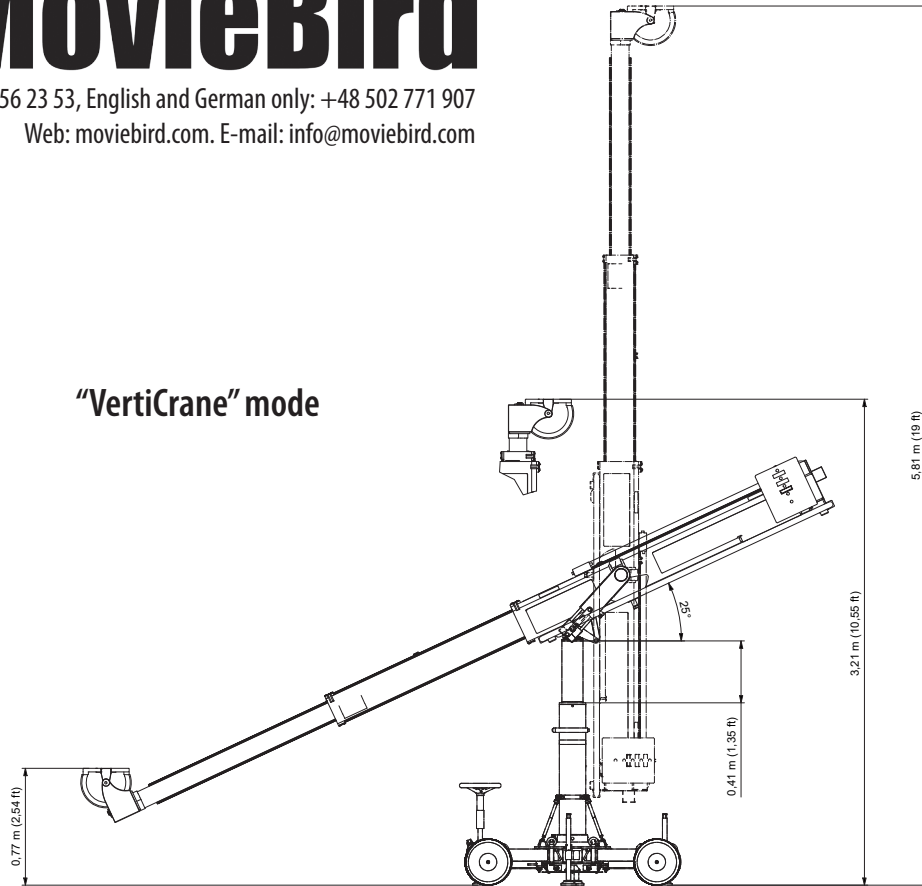

Phone: +48 77 456 23 53, English and German only: +48 502 771 907

Web: moviebird.com. E-mail: info@moviebird.com

"VertiCrane" mode

Standard mode

Transport only:

Moviebird 12 "VertiCrane" Technical Specifications*

| | | |
|-------------------------|---------|----------|
| Max. nose load | 60 kg | 132 lbs |
| Max. extension speed | 1.4 m/s | 4,6 ft/s |
| Max. reach | 3,66 m | 12 ft |
| Telescopic range | 2,6 m | 8,5 ft |
| Min. overall length | 2,45 m | 8 ft |
| Min. arm weight | 90 kg | 200 lbs |
| Fully loaded arm weight | 400 kg | 880 lbs |