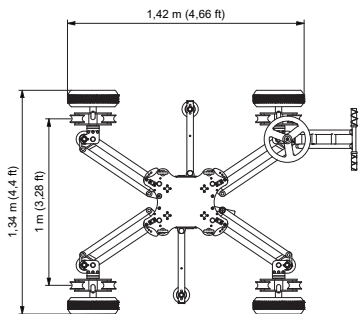

Standard mode