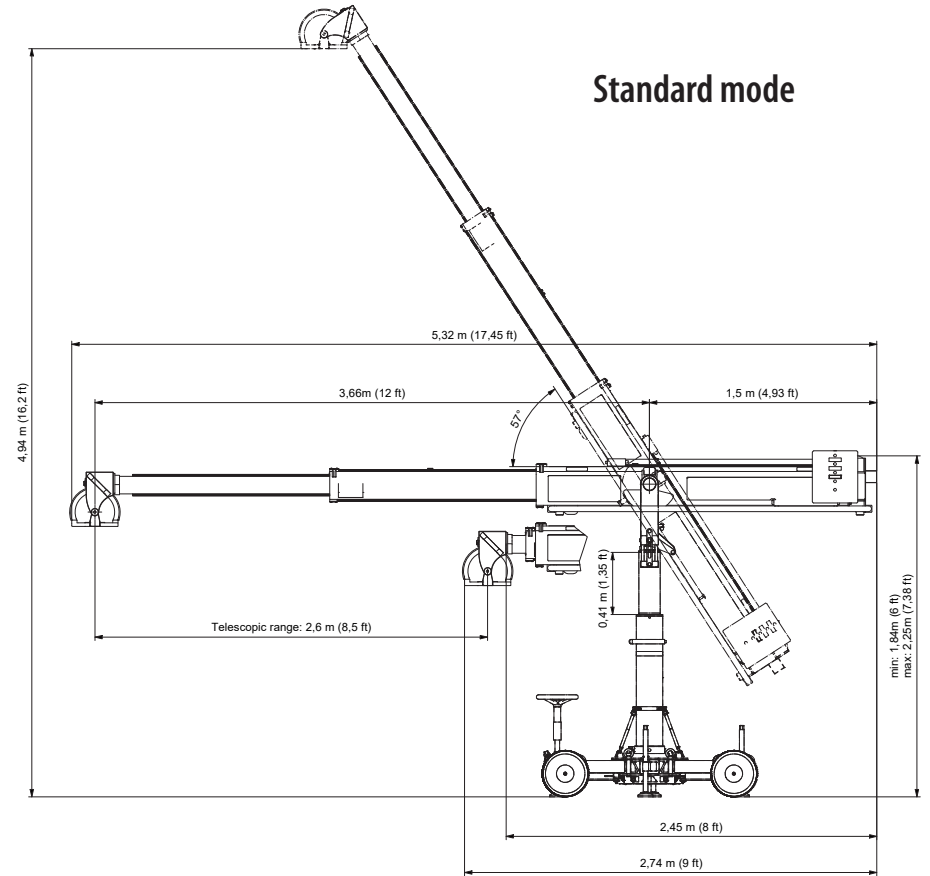

Standard mode