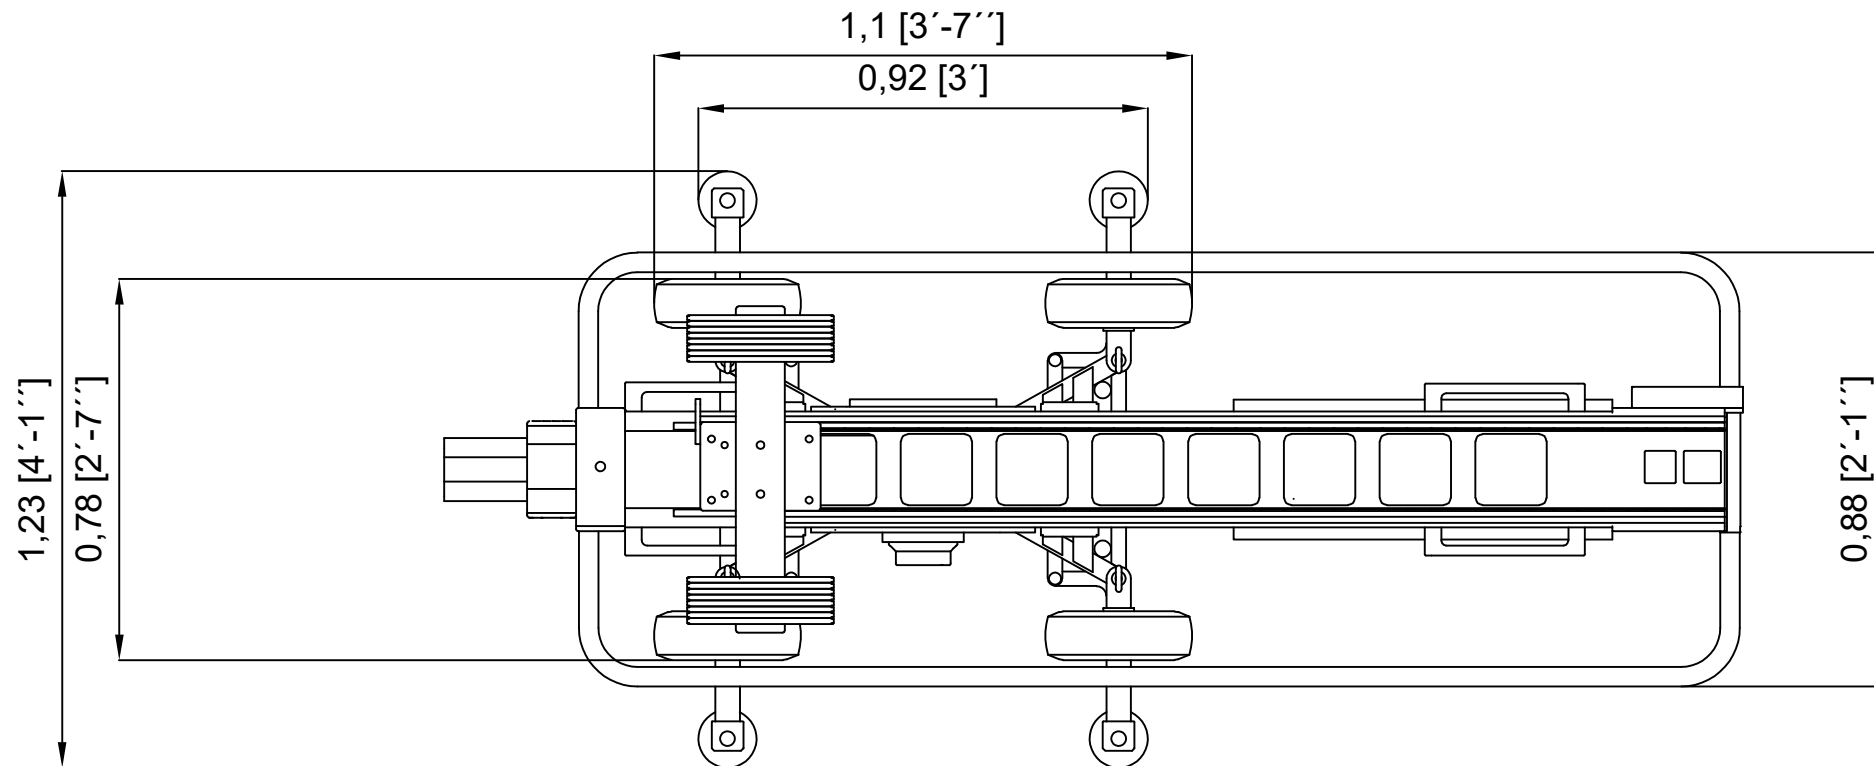

SUPERTECHNO 15

Max. lens height:	4,57 m / 15 ft.
Max. telescopic extent:	2,86 m / 9 ft.
Max. camera weight:	35 kg / 80 lb
Total weight:	559 kg / 1233 lb
Max. speed:	0,75 m/s

SUPERTECHNO 15

Max. lens height:	4,57 m / 15 ft.
Max. telescopic extent:	2,86 m / 9 ft.
Max. camera weight:	35 kg / 80 lb
Total weight:	559 kg / 1233 lb
Max. speed:	0,75 m/s

SUPERTECHNO 15

Max. lens height: 4,57 m / 15 ft.
Max. telescopic extent: 2,86 m / 9 ft.
Max. camera weight: 35 kg / 80 lb
Total weight: 559 kg / 1233 lb
Max. speed: 0,75 m/s