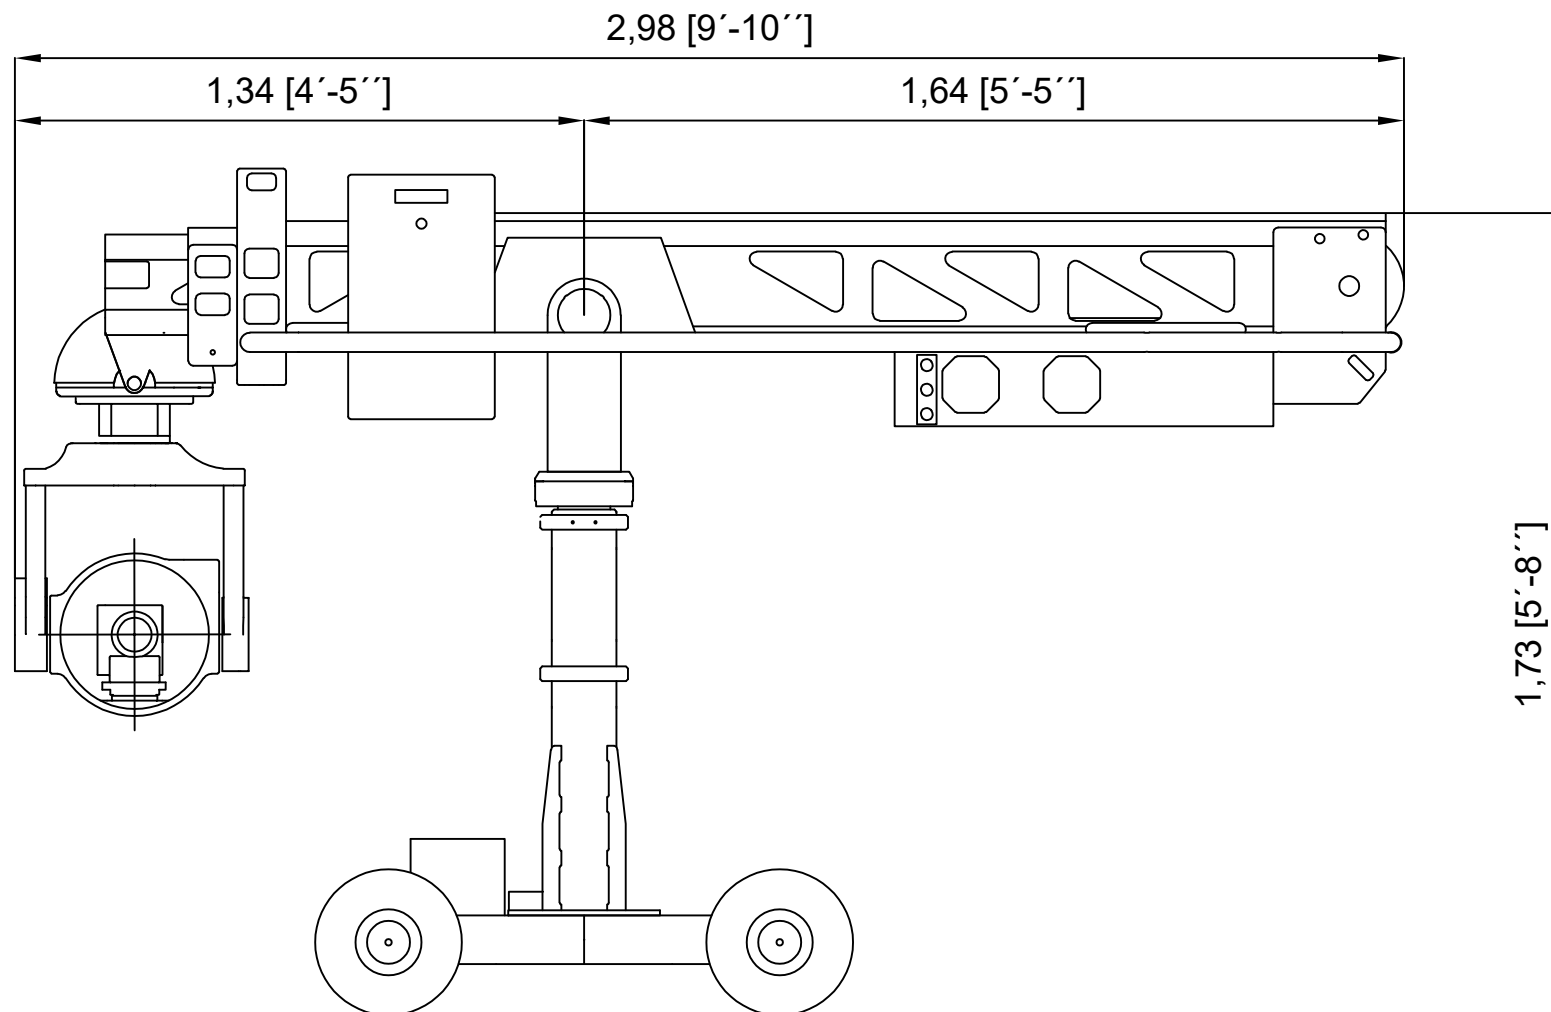

SUPERTECHNO 15

Max. lens height:	4,57 m / 15 ft.
Max. telescopic extent:	2,86 m / 9 ft.
Max. camera weight:	35 kg / 80 lb
Total weight:	559 kg / 1233 lb
Max. speed:	0,75 m/s

SUPERTECHNO 15

Max. lens height:	4,57 m / 15 ft.
Max. telescopic extent:	2,86 m / 9 ft.
Max. camera weight:	35 kg / 80 lb
Total weight:	559 kg / 1233 lb
Max. speed:	0,75 m/s

SUPERTECHNO 15

Max. lens height: 4,57 m / 15 ft.
Max. telescopic extent: 2,86 m / 9 ft.
Max. camera weight: 35 kg / 80 lb
Total weight: 559 kg / 1233 lb
Max. speed: 0,75 m/s