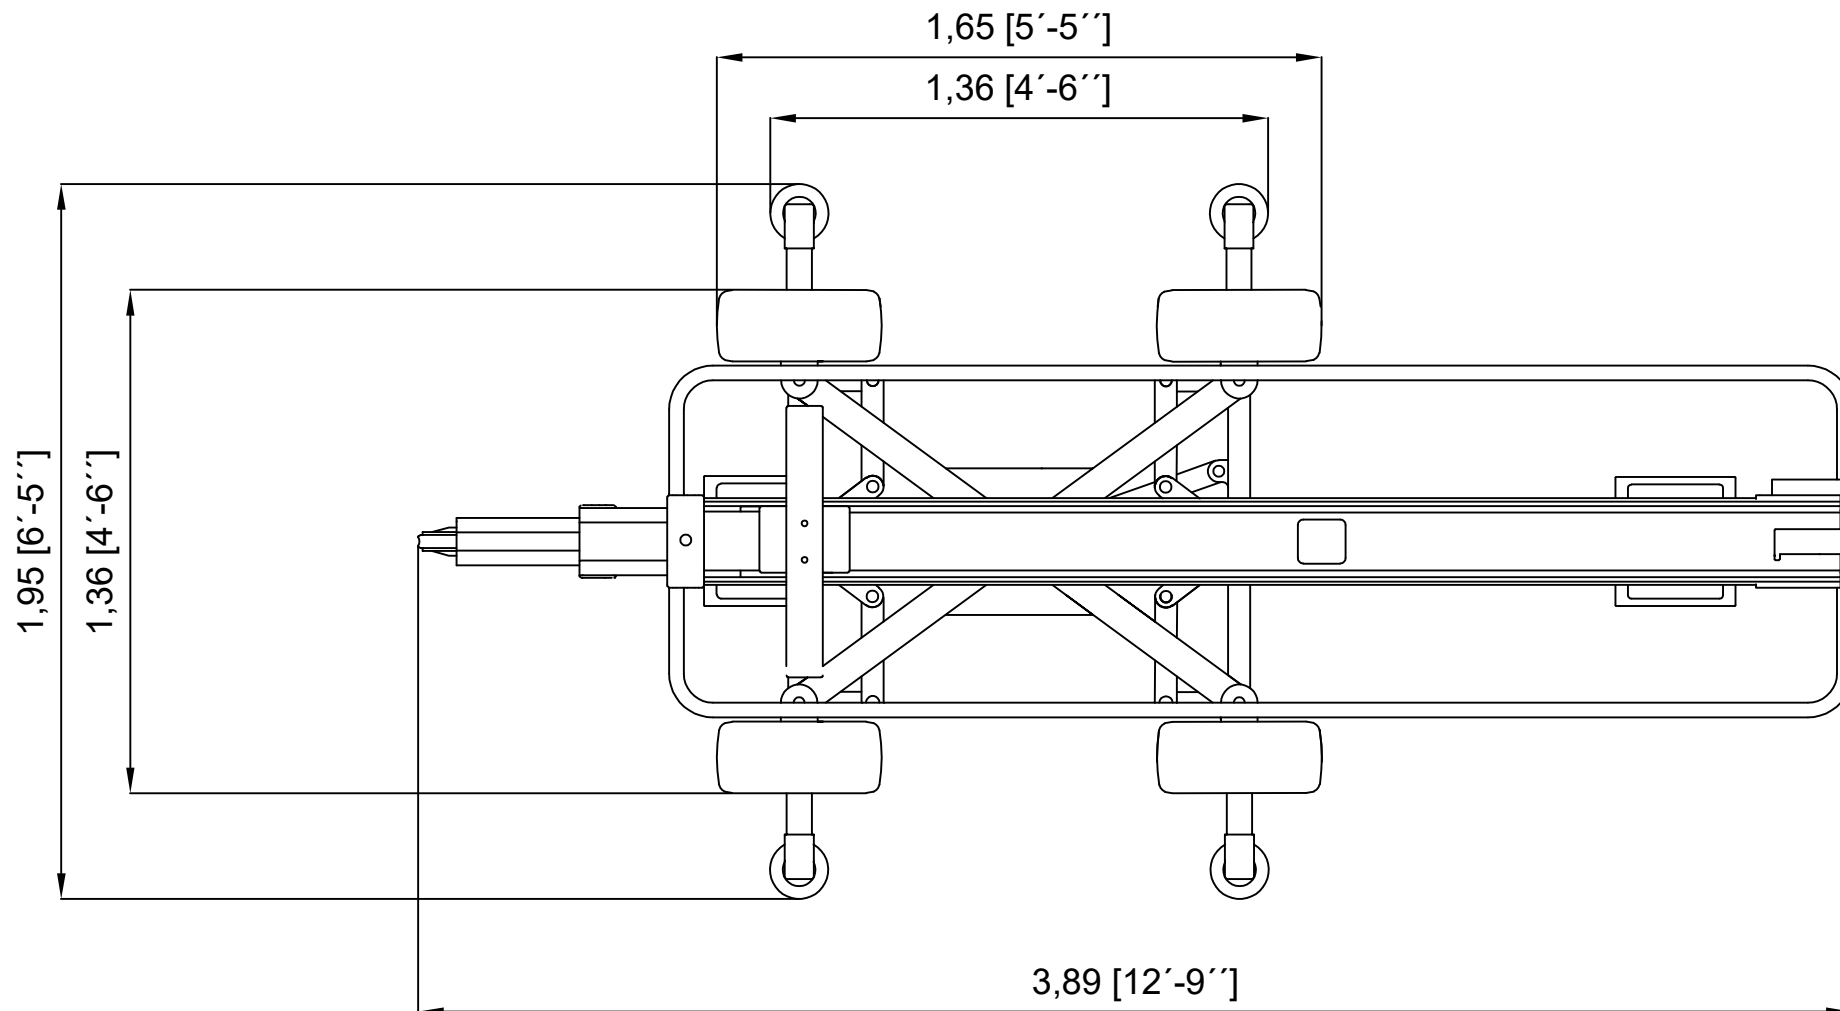

# ***SUPERTECHNO 22***

Max. lens height: 6,9 m / 22 ft.  
Max. telescopic extent: 5,13 m / 17 ft.  
Max. camera weight: 35 kg / 80 lb  
Total weight: 920 kg / 2030 lb  
Max. speed: 1,9 m/s

# ***SUPERTECHNO 22***

Max. lens height:	6,9 m/ 22 ft.
Max. telescopic extent:	5,13 m/ 17 ft.
Max. camera weight:	35 kg / 80 lb
Total weight:	920 kg / 2030 lb
Max. speed	1,9 m/s