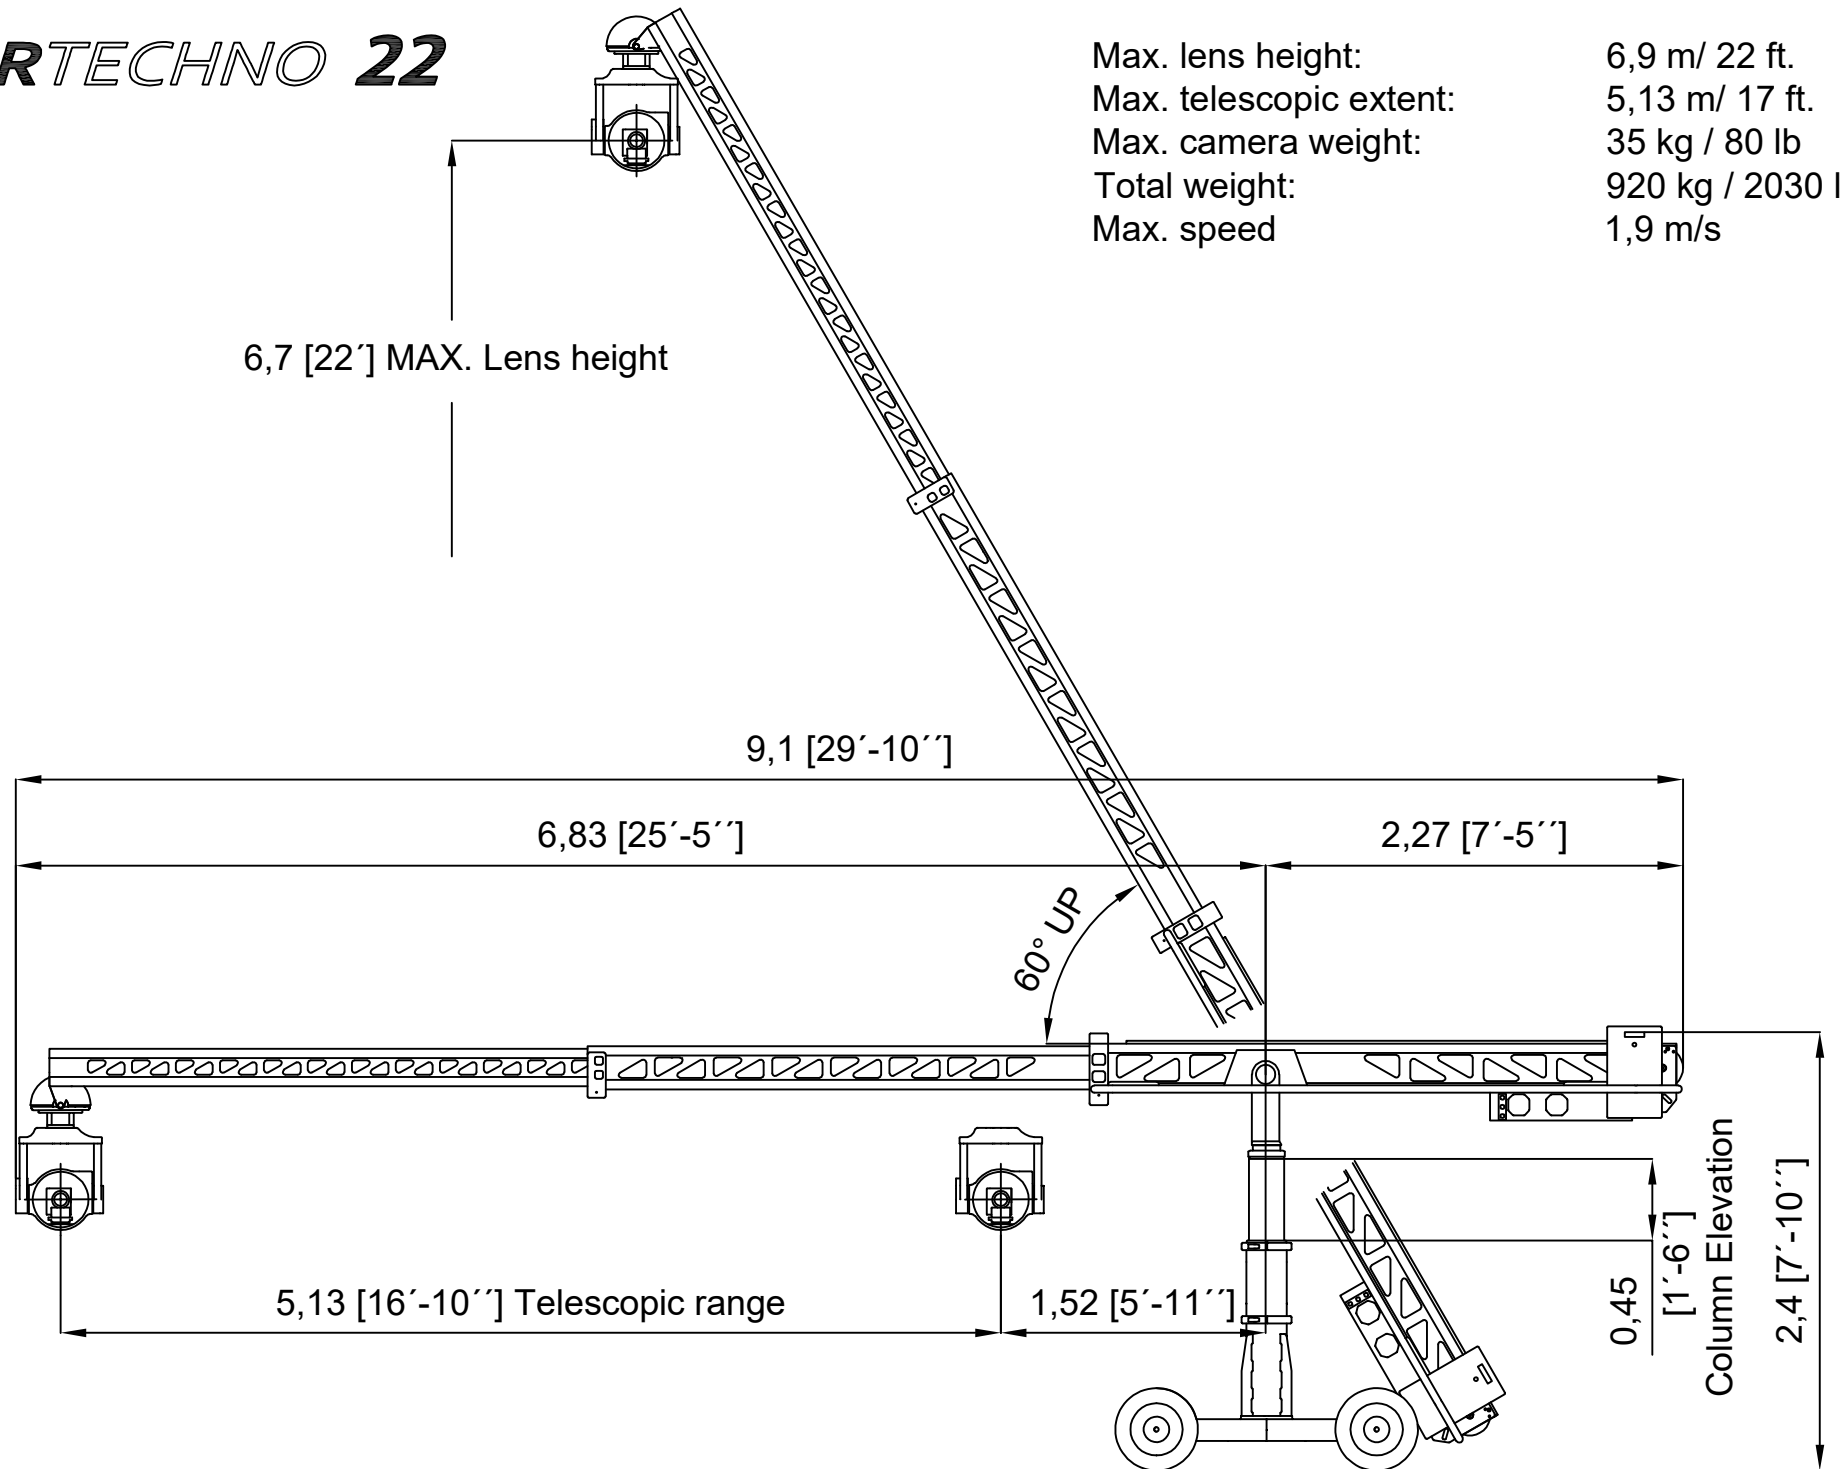

# ***SUPERTECHNO 22***

Max. lens height: 6,9 m / 22 ft.  
Max. telescopic extent: 5,13 m / 17 ft.  
Max. camera weight: 35 kg / 80 lb  
Total weight: 920 kg / 2030 lb  
Max. speed: 1,9 m/s

# ***SUPERTECHNO 22***

Max. lens height:	6,9 m/ 22 ft.
Max. telescopic extent:	5,13 m/ 17 ft.
Max. camera weight:	35 kg / 80 lb
Total weight:	920 kg / 2030 lb
Max. speed	1,9 m/s